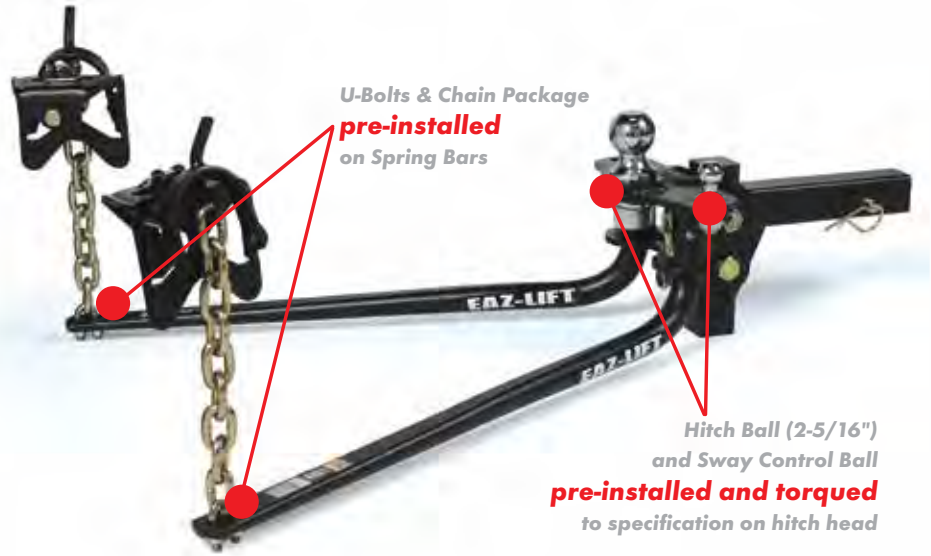

PROMO

WD HITCH KITS

Buy 5 Elite WD Hitch Kits

GET 10 RhinoFlex Sewer Hose Kits FREE

Item# 39761

ORDER FORM

Camco Part #	Description	Qty
48056	Elite WD Hitch 600lb Kit	
48057	Elite WD Hitch 800lb Kit	
48058	Elite WD Hitch 1000lb Kit	
48069	Elite WD Hitch 1200lb Kit	

FAX THIS FORM TO:
1.336.668.2049

**eaz
lift**
Since 1952

**eaz
lift**
Since 1952

I have ordered the items indicated and would like to receive my FREE PRODUCT!

Free product ships directly from Camco. Offer expires Sept. 30, 2018. Orders need to be placed through your Distributor or Camco representatives in order to receive free products. To expedite your free product shipment, please provide a copy of this form as well as a copy of your invoice for the purchased product to Camco.