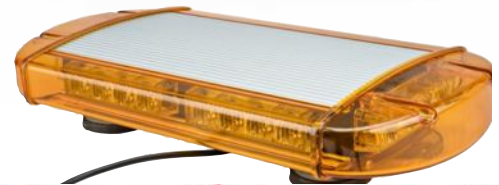

WOLO SPECIALTY HORNS

WOLO TRUCK HORNS

WOLO WARNING LIGHTS

WOLO AURORA

WOLO-LIGHTNING STROBE KIT®

BRIGHT STAR™

Magnetic Mount Strobe Light

3000-A Hawkeye Magnetic Mount LED Rotating And Flashing Warning Light

OUTER LIMITS®

LOW PROFILE GEN III LED

WOLO BACK-UP ALARMS