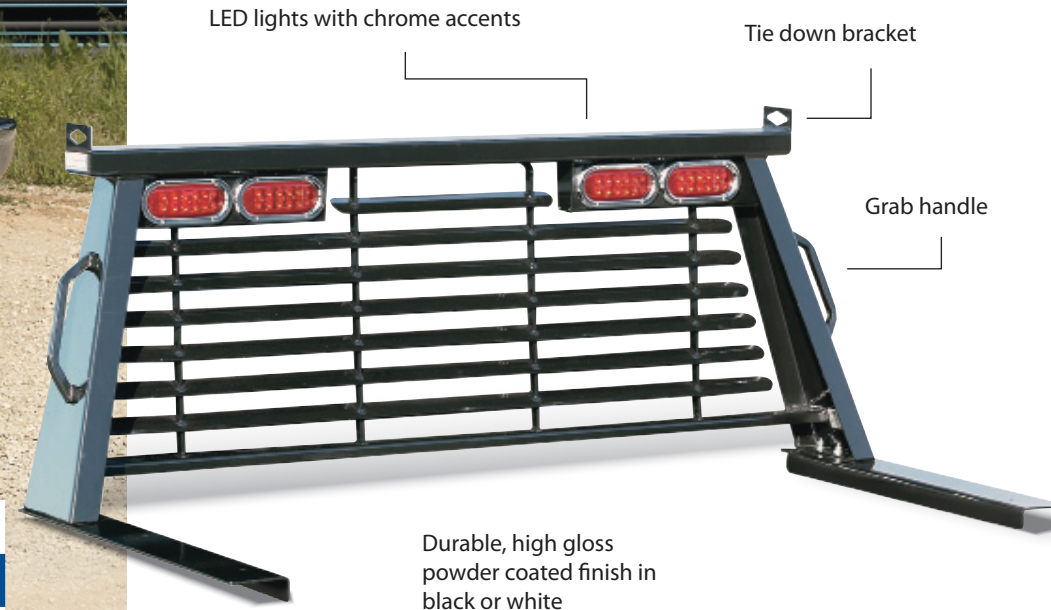

Cab Protectors

LED lights with chrome accents

Tie down bracket

Grab handle

Durable, high gloss powder coated finish in black or white

Part Number PICKUP TRUCK YEAR, MAKE, MODEL

Black **White**

PUCP7540BA	PUCP7540WA	1988-2012 Chevy/GMC 1/2 Ton Trucks 2000-2010 Chevy/GMC 3/4, and 1 Ton Trucks
PUCP7541BA	PUCP7541WA	2011-2012 Chevrolet/GMC 3/4 and 1 Ton Trucks
PUCP7500BA	PUCP7500WA	1999-2012 Ford 3/4, and 1 Ton SD Trucks
PUCP7501BA	PUCP7501WA	2004-2012 Ford 1/2 Ton Trucks
PUCP7520BA	PUCP7520WA	2002-2008 Dodge 1/2 Ton Trucks 2003-2009 Dodge 3/4, and 1 Ton Trucks
PUCP7522BA	PUCP7522WA	2009-2012 Dodge 1/2 Ton Trucks Except 5'7" Bed 2010-2012 Dodge 3/4 and 1 Ton Trucks
CPXA6001B	CPXA6001W	Light Bar Kit (*Optional Accessory)
CPXA6002B	CPXA6002W	Beacon Bracket (*Optional Accessory)