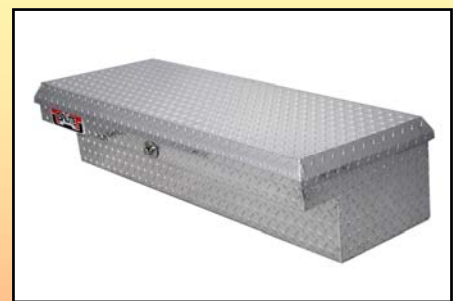

# UniqueTruckAccessories.com

Model RB180-1 & RB178-9

Low Profile LoSiders  
Commercial Class Cargo Management Equipment

Proudly Made  
In The U.S.A.

47" Model RB180-1 \$480.38 JOBBER

56" Model RB178-9 \$504.67 JOBBER

## BRUTE LOW PROFILE LoSider TRUCK TOOL BOXES

### FEATURES:

- Low Profile for better visibility
- Height above the rail 4 1/2"
- Reinforced Lid w/ Heavy Duty Gas Shocks
- Fits Either Side of Truck—One Part Number
- Integrated Front Trays
- Two Lengths 47" & 56"
- Heavy Duty Aluminum—Adjustable Sliding Tray
- Push Button Mounted To Box on Bed Rail Area—Easy Access
- Rotary Latching System
- Full Bed Clearance Mounting System—NEW!

[More Info](#)  
800-239-2343

The BRUTE "LP" is designed for the quality conscious professional contractor who requires longevity and durability and doesn't want to sacrifice that for style. The "LP" provides you with best of both. This cargo management tool boasts the heaviest duty lid available today with over-engineered lid bracing including TIG welded joints, you can't find a better lid on the market. The all new mounting kit braces the box to the inside of the side wall instead of the floor, it's strong, sleek, and quick to install. The best part is the bed is free from obstructions...load it with plywood and dry-wall!