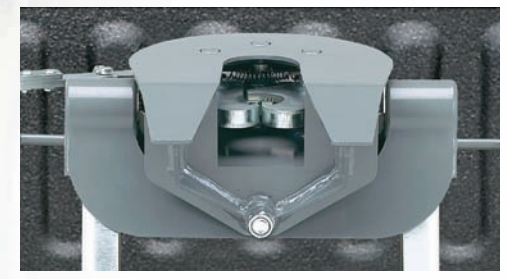

16K Fifth Wheel Hitch

- Fully articulating head allowing front to back and side to side pivoting.
- Four vertical adjustments from 16" to 19"
- 2" of front to back adjustment with two coupler positions

Easy to Reach,
Cam Action Handle

Fits all Standard Mounting Rails

The Patriot 16K 5th Wheel Hitch is designed as a less expensive, lighter weight alternative. Same Rails . . . Better Hitch.

3/4" wrap around jaws for a strong, worry-free connection

Side to side pivot with spring cushioning.

Polyurethane bushings prevent metal to metal contact