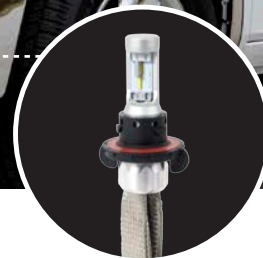

LED FOG LAMP KIT

Improve the light output and color with this replacement LED Fog Lamp Kit. With over 4000 lumens of light output and a cool white temperature color they will help you see better and match other vehicle LED lighting.