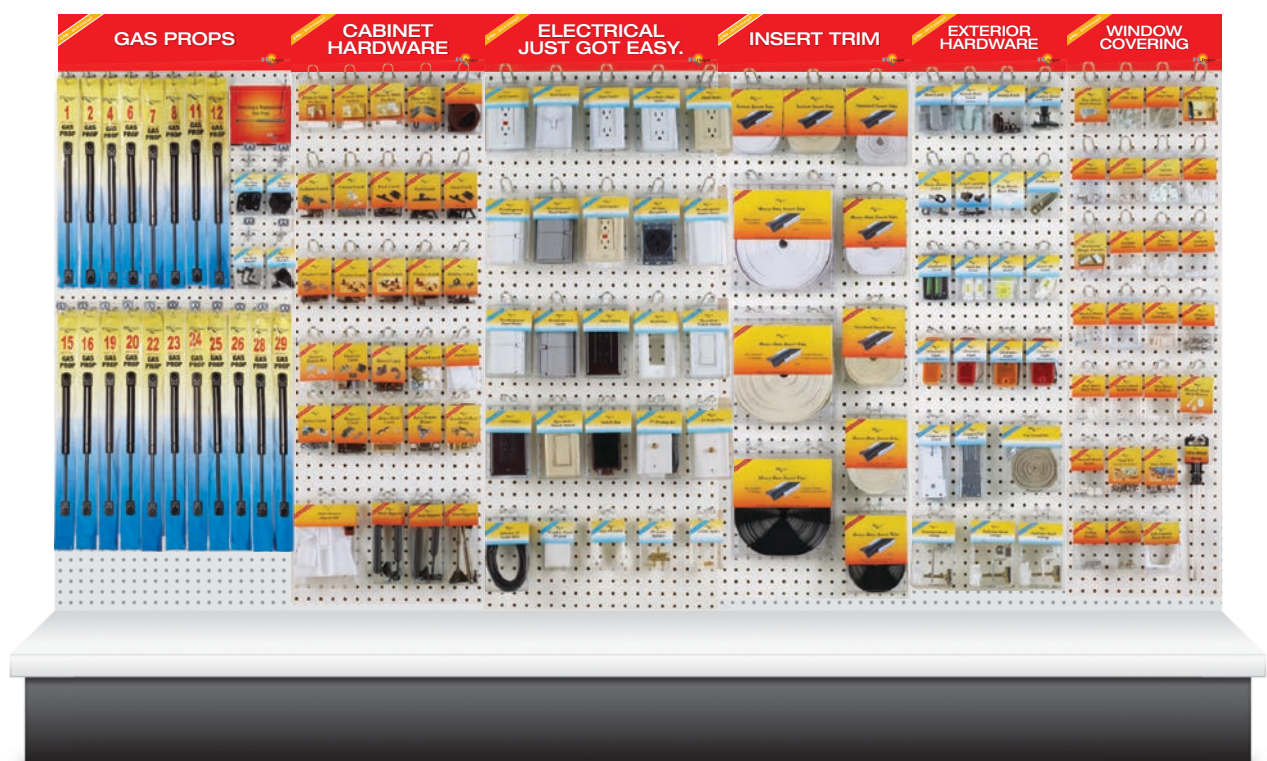

EASY
DO IT YOURSELF

HARDWARE

Meyer announces... Full line distributor of RV Designer!

Replenish current stock or RESET your store!

Clean, organized displays sell more products and deliver instant sales growth!

Let us do the HEAVY lifting!

It's Simple ...

- Order your new planograms through Meyer
- RVD drop ships (7-10 days), freight prepaid
- Planograms arrive pre-hung on pegs with scanner tags and signage
- We complete set-up and lift current inventory (exclusions may apply)
- RVD provides call tags to return lifted items
- Dealer receives credit for lifted items through Meyer