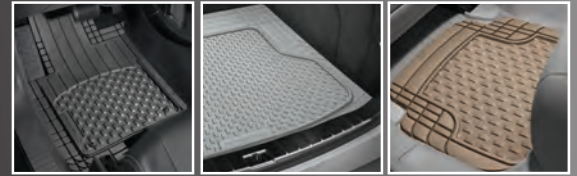

WeatherTech®

Authorized Reseller Program