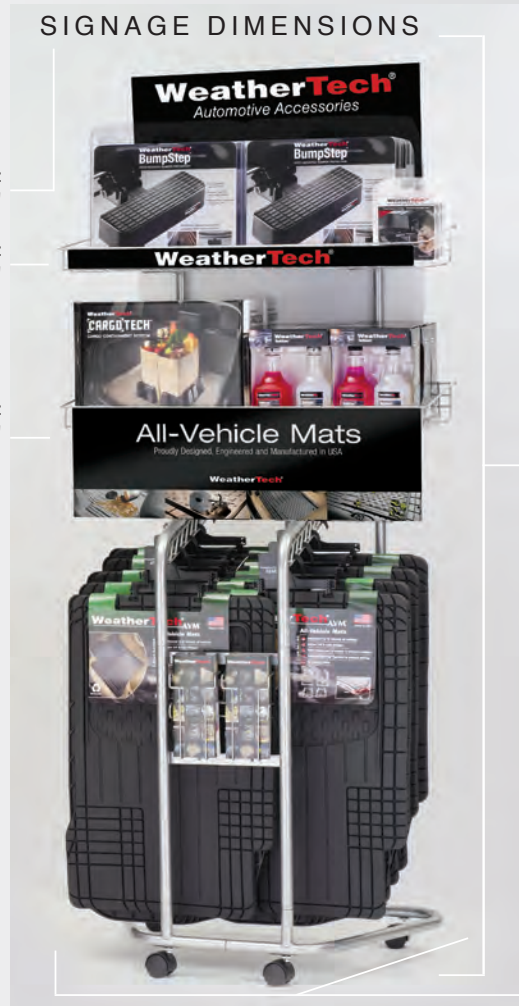

### PACKAGE #8 (pictured on right)

Shelf One:  
8 BumpStep®

Shelf Two:  
2 CargoTech®  
6 TechCare®

Waterfall Rack:  
9 AVM® All-Vehicle Mats  
4 HitchPins

#### SIGNAGE DIMENSIONS

Back of Rack

Width:  
26"  
Height:  
37 1/2"

#### SIGNAGE DIMENSIONS

Header Card:  
26" x 12 3/8"

Shelf One:  
31 1/8" x 1 5/8"

Shelf Two:  
31 1/8" x 6 1/4"

Height: 77"

Depth: 20"

Width: 32"

### DISPLAY RACK PACKAGES

PACKAGE 1	PACKAGE 2	PACKAGE 3	PACKAGE 4	PACKAGE 5	PACKAGE 6	PACKAGE 7	PACKAGE 8
8 BumpStep®	4 BumpStep® 10 Battery Charger	4 BumpStep® 3 TechCare® 5 Battery Charger	9 TechCare® 5 Battery Charger	12 TechCare®	8 BumpStep®	4 BumpStep® 8 License Plate Frames	8 BumpStep®
4 CargoTech®	4 CargoTech®	4 CargoTech®	2 CargoTech® 4 BumpStep®	2 CargoTech® 4 BumpStep®	2 CargoTech® 6 TechCare®	2 CargoTech® 6 TechCare®	2 CargoTech® 6 TechCare®
9 AVM®	9 AVM®	9 AVM®	9 AVM®	9 AVM®	9 AVM®	9 AVM®	9 AVM® 4 Hitch Pins