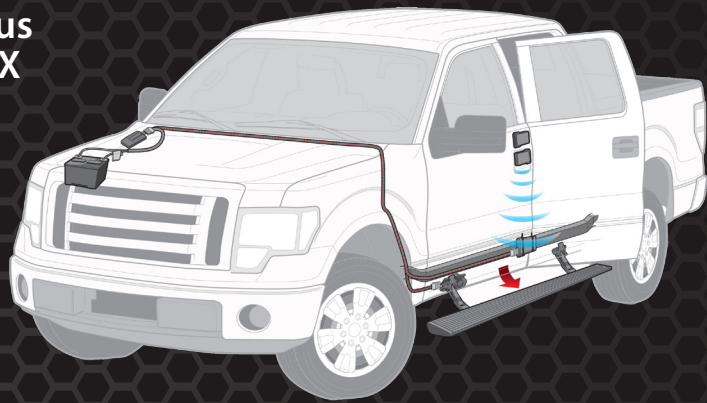

Bestop

$50 OFF PowerBoard & PowerBoard NX

POWERBOARD NX

The next generation running board

Smarter Design: The result of relentless, continuous improvement and ongoing testing, PowerBoard NX is refined: stronger, and with our new wireless connections, just plain smarter.

Easier Installation: Installation just got quicker, and far easier: no more removing door panels, or even touching the interior of the truck.

Simpler System: Wireless door transmitters mean less wiring, no connecting to vehicle's complicated wiring harness. Self-contained system makes it all so much simpler.

Isolated Wiring: The PowerBoard NX wiring installs totally separate from the trucks OE wiring harness, eliminating conflicts with factory or aftermarket electronic accessories and avoids dealer warranty issues.

Increased Profits: Labor time is reduced by 1-3 hours (on average) on the installation time of PowerBoard NX.

$50 Instant Savings on all
PowerBoard & PowerBoard NX

Offer Valid Feb. 1st thru March 31st

Contact **Meyer Distributing** today for your **instant savings**

800.MEYERUSA

800.639.3787