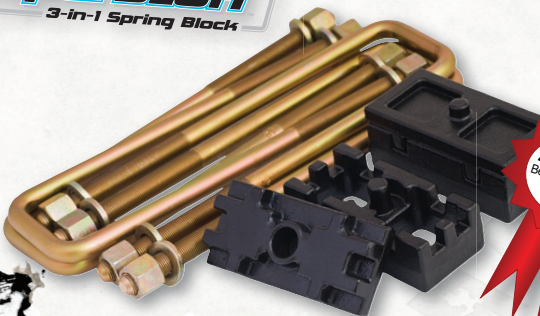

## STRUT & COIL SPRING SUSPENSIONS (74-SERIES)

**LIFT**machine™  
ADJUSTABLE  
LEVELING

**WINNER!**  
SEMA BEST NEW OFF-ROAD/4X4  
PRODUCT OF THE YEAR

**ONE KIT, LIFT OPTIONS FROM 1.5" TO 3.0"**  
\*Varying by make/model

## LEAF SPRING SUSPENSIONS (52-SERIES)

**SuperBLOK**  
3-in-1 Spring Block

**3-IN-1 DESIGN ALLOWS REAR LIFT  
OPTIONS OF 1.0", 1.5" OR 2.0"**

2012 SEMA  
Best new product  
Runner-up!