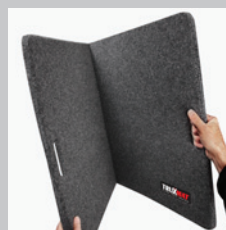

TRACKMAT

ALL-PURPOSE UTILITY MAT

TrackMat is a new debut from the BedRug product line, and is the perfect addition to your garage, pit or trailer.

This knee-saving 2' X 4' foldable mat is a plush yet ultra-tough 3/4" thick foam pad fused with 100% polypropylene (essentially plastic) fibers. Stain, oil and chemical resistant, the TrackMat can withstand whatever you throw at it while effortlessly providing convenience and comfort. It's made of a similar material to that used in lifejackets, so it won't retain water and can't mold or mildew.

Use it as a pad to kneel on or as a lightweight and portable creeper to keep you comfortable and clean while you work. Fold it down to its portable 2' X 2' size, throw it in along with your gear and your track experience has never been better.

**ULTRA
TOUGH**

Brought to you by:

BEDRUG

Hundreds of Uses... From Garage to Garden!

NOW AVAILABLE IN A 10-PACK DISPLAY!

FEATURES & BENEFITS

- **ULTRA-TOUGH
3/4-INCH FOAM**
- **COMFORTABLE
PADDED SURFACE**
- **RESISTS STAINS,
OIL & WATER**
- **FOLDS FOR EASY
STORAGE**
- **KNEE-FRIENDLY**
- **LIGHTWEIGHT
PORTABLE CREEPER**
- **LOOKS & FEELS LIKE CARPET**
- **CONVENIENT 2-FT X 4-FT SIZE**
- **DESIGNED FOR EXTERIOR USE**