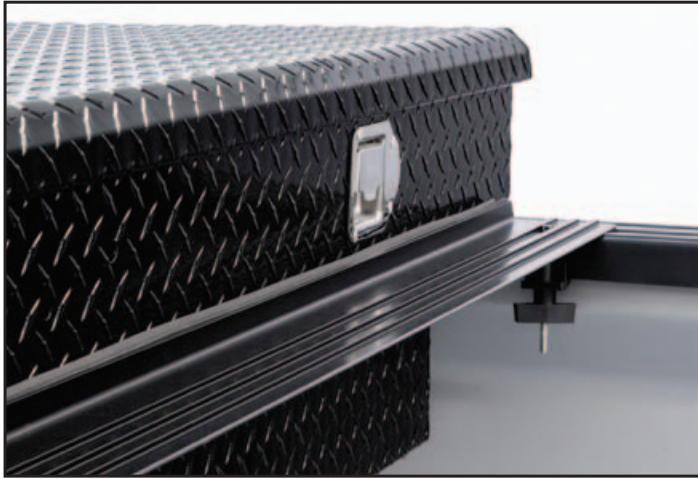

## **ADD A TONNEAU TO YOUR EXISTING TOOLBOX**

A great solution for truck owners who already own a toolbox. Pick one of five great styles: Solid Fold, Trifecta, Express, FullTilt, and Classic Platinum. The toolbox tonneaus fit most standard toolbox sizes. Extang engineered L-Channel is an adjustable sealing system that easily bridges the toolbox-to-tonneau gap for a perfect fit. The Classic Platinum can be custom cut for most non-standard sizes.

## PERFECT FIT

- All toolbox applications include an L-shaped rail that provides a water tight seal against the toolbox.
- Tri-fold toolbox applications include a T-handle clamp to secure the L-rail for quick cover removal and reinstall.
- No drilling or tools required.