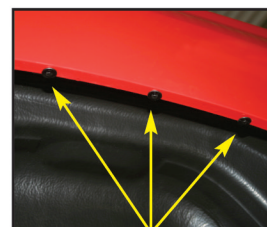

## Rear Wheel Well Inner Liners

- Enhances your truck's appearance by providing a more finished look.

- Protects against damage from rocks, dirt, salt, road debris and weather elements.

Exposed Frame Rail, Leaf Springs and Shocks.

### Installation 15 Minutes (Tire Removal Is Optional For Installation)

Put liner in well

Tuck in all 3 sides under wheel well

Push 3 clips in top

Install 4 screws

Call Sales at **1-800-MeyerUSA**

560 East 25th St. • Jasper, IN 47546 • 800-999-0356 • [www.mymeyer.com](http://www.mymeyer.com)