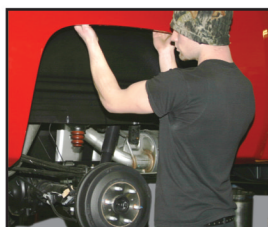

Tuck in all 3 sides under wheel well