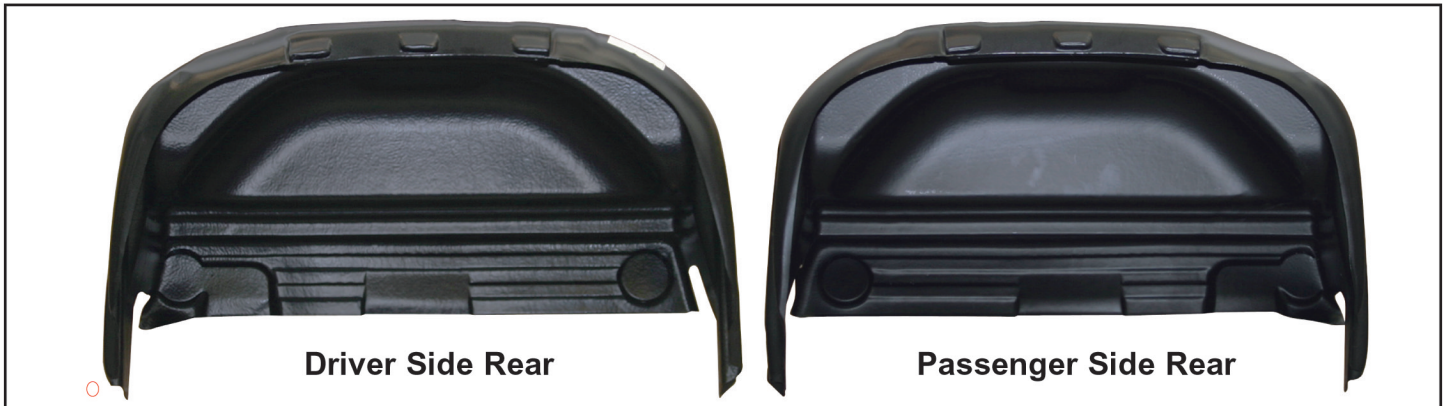

## Rear Wheel Well Inner Liners

- Enhances your truck's appearance by providing a more finished look.

- Protects against damage from rocks, dirt, salt, road debris and weather elements.

Exposed Frame Rail, Leaf Springs and Shocks.

Covers Inner Wheel Items